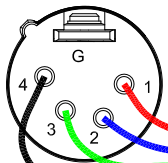

Portaflex XLR Speaker Cord Extension Cable
(using 2-conductor cable)

Switchcraft
A4M