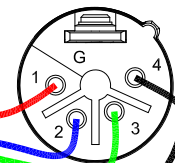

Switchcraft
A4F