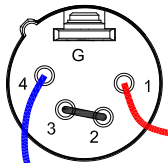

Switchcraft
A4M

(note pins 2 & 3 are shorted together)

Switchcraft
A4F