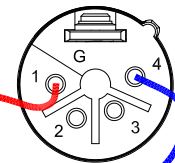

Switchcraft
A4M

(note pins 2 & 3 are shorted together)

Switchcraft
A4F

Portaflex XLR Speaker Cord Extension Cable
(using 2-conductor cable)

Switchcraft
A4M

Switchcraft
A4F

Portaflex XLR Speaker Cord Extension Cable
(using 4-conductor cable, such as Belden 8454)

PROJECT:	DRAWN BY:	PROJECT NO.:
Portaflex XLR Extension Cable	MG	
	SCALE:	DATE:
	Not to Scale	10/20/14